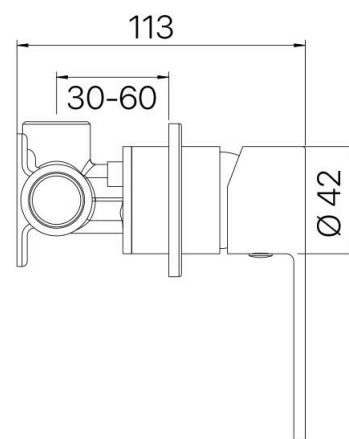

SCAN FOR MORE

A BRAND BY

BRASSHARDS

— GROUP —

SAFFRON SHOWER MIXER (80MM BACKPLATE)