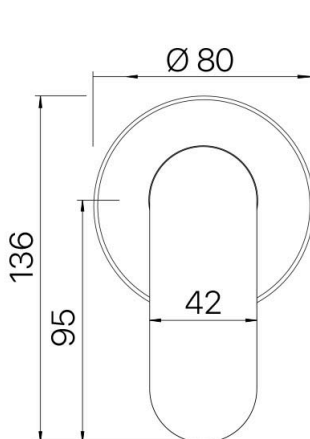

SCAN FOR MORE

A BRAND BY

BRASSHARDS

— GROUP —

SAFFRON SHOWER MIXER (80MM BACKPLATE)